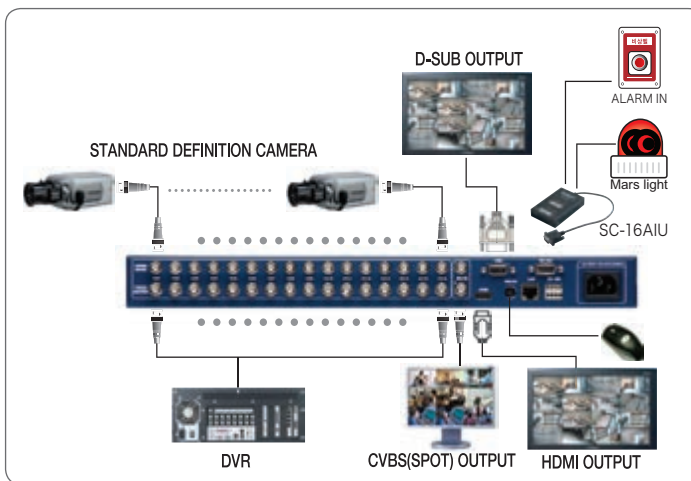

[SC-09HDS/16HDS]

9CH/16CH HD Video Splitter

SC-09HDS/16HDS, digital full HD splitters, offer a high resolution display for video signals received from analogue cameras with 720x480 pixel. And it splits the screen in various formats from full screen to various split mode, without any deterioration. Also it displays the video clearly in a full HD monitor with 1920x1080P high resolution.

機能

- ・SOCチップによる高速画像処理による高解像度画像の表示
- ・リアルタイムで9台のカメラからのビデオを表示
- ・自動シーケンスモード
- ・モーション検出機能（モーションを検出するとオートシーケンスモードに変わり、アラーム鳴動）
- ・NTSC&PALシステムに対応
- ・日付、時刻、チャンネル名、現在のステータスを表示（OSD）
- ・外部機器用RS-232C / RS-485通信ポート
- ・画面分割のさまざまなモード

仕様

MODEL		SC-09HDS	SC-16HDS	
ビデオ	入力	BNC-F(75Ω 1 Vp-p) x 9	BNC-F(75Ω 1 Vp-p) x 16	
	出力	BNC-F(Looped through output / 75Ω 1 Vp-p) x 9	BNC-F (Looped through output / 75Ω 1 Vp-p) x 16	
		HDMI X 1, D-SUB X 1, BNC-F X 2		
	解像度	HDMI	Full HD	1920 x 1080P @50/60Hz
			HD	1920 x 1080i @50/60Hz
		D-SUB	WSXGA	1680 x 1050 @50/60Hz
			SXGA	1280 x 1024 @50/60Hz
	BNC-F(Monitor)		720 x 480 @50/60Hz	
	フォーマット		NTSC / PAL 選択可能	
	分割画面		1, 4, 6, 7, 8, 9	1, 4, 6, 7, 8, 9, 10, 12, 13, 16
OSD		Inserting up to 16 characters (Alphabet and/or numbers)		
出力インターフェース	IR受信	リモートコントロール		
	4Pin Mini Din	マウス		
	RJ-45	ファームウェアアップグレード		
	RS-232C / RS-485	外部出力接続		
	Alarm I/O	SC-16AIU (Optional)		
入力電源		AC 100-240V, 50/60Hz		
消費電力		7.5W	8.2W	
動作保証温度 / 湿度		0°C ~ +50°C / 0 ~ 80%		
材質 / 重量		スチール/ 3.7Kg	Steel/4Kg	
寸法(mm)		430(W) x 44(H) x 350(D)	430(W) x 44(H) x 350(D)	

MODEL		SC-16AIU
Alarm In		Normal Open Type
Alarm Out		Photo Mos Relay(Relay Road: 24VDC / 1A, 125VAC / 0.5A)
Max. Distance		10m (RS-232)
Remote Control	Communication Mode	RS-232
	Port	9Pin D_SUB
	Baud rate	9600 bps
Input Power		DC +12V, 30mA
Temperature / Humidity		0 ~ +50°C / 0 ~ 80%(no condensation)
Case body / Weight		Aluminum / 200g
Dimensions(mm)		67(W) x 108(H) x 21(D)

分割モード

接続図

Dimensions